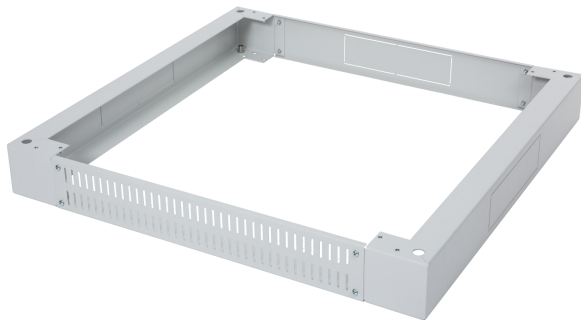

Product Information

Base, BKT 19", 800/1000/100 W/D/H mm. RAL 7035 grey

Card No. PI_11070810.1_02.16

Features

- For mounting with distribution and SRS cabinets
- Rear cover and side units with wide holes (250 x 70 mm) allowing easy routing of cable bundles (base equipped with one brush grommet)
- Front perforated cover
- Possibility of using floor - leveller feet (included in delivery)
- Material: steel sheet
- Load: 1000 kg
- Colour: RAL 7035

Performance/Variants

Width (mm)	Depth (mm)	Height (mm)	Index
800	1000	100	11070810.1