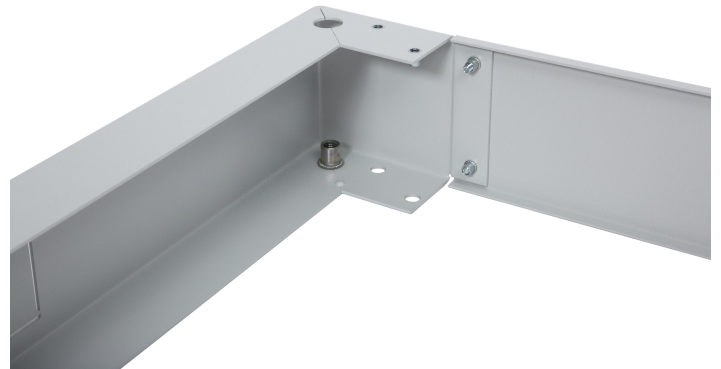

Product Information

Base, BKT 19", 800/1000/100 W/D/H mm. RAL 7035 grey

Card No. PI_11070810.1_02.16

Features

- For mounting with distribution and SRS cabinets
- Rear cover and side units with wide holes (250 x 70 mm) allowing easy routing of cable bundles (base equipped with one brush grommet)
- Front perforated cover
- Possibility of using floor - leveller feet (included in delivery)
- Material: steel sheet
- Load: 1000 kg
- Colour: RAL 7035

Performance/Variants

Width (mm)	Depth (mm)	Height (mm)	Index
800	1000	100	11070810.1